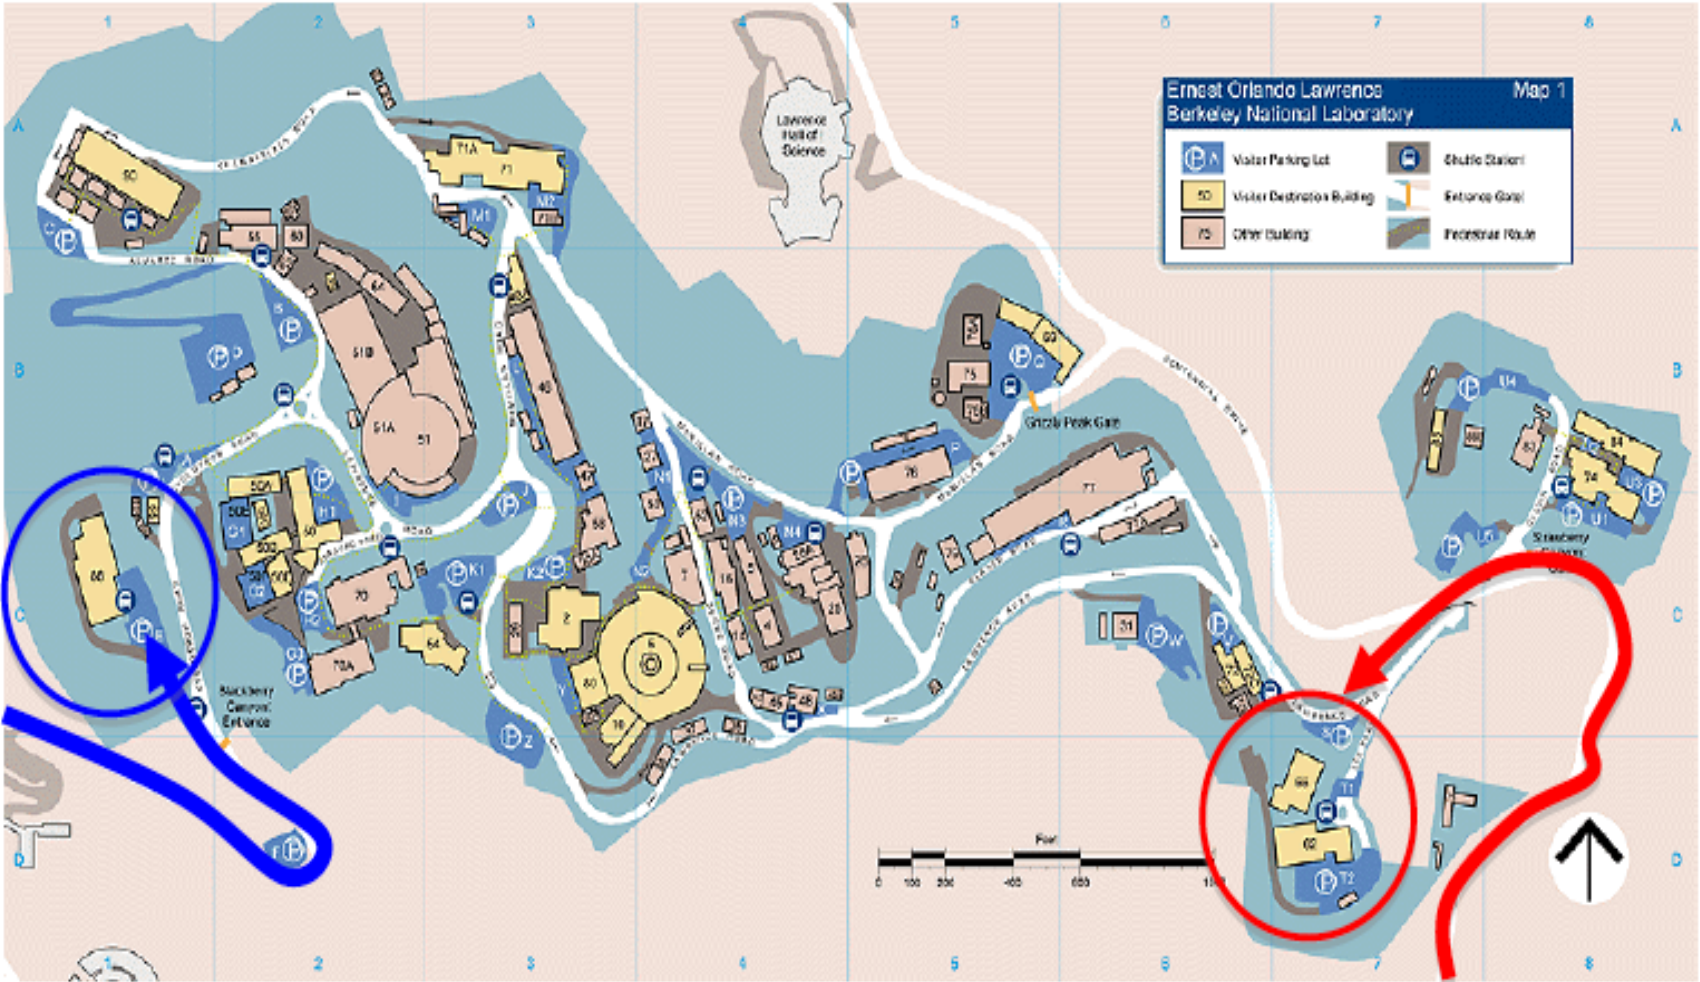

Lab Map

Lab shuttles will provide free transport from local hotels. Limited (≤ 30 spots) parking will be available

Bldgs. 66 & 67

Bldgs. 66 & 67

Downtown Berkeley BART

Blue Route Blackberry Gate		Orange Route Strawberry Gate	
SERVICE HOURS	SERVICE INTERVALS	SERVICE HOURS	SERVICE INTERVALS
6:20 am – 7:30 pm	Every 12 minutes	6:30 am – 7:30 am	Every 15 minutes
		7:40 am – 9:40 am	Every 10 minutes
		9:45 am – 7:05 pm	Every 15 minutes

Housing

- Blocks of rooms will be reserved at the Bancroft Hotel and the Downtown Berkeley Inn.
- Guests will have the option of reserving a room at the LBNL guest house located at LBNL campus, and not in the city of Berkeley itself.
 - After hours transport is tough
- More info can be found on the web:
<http://www.berkeleylabguesthouse.berkeley.edu>