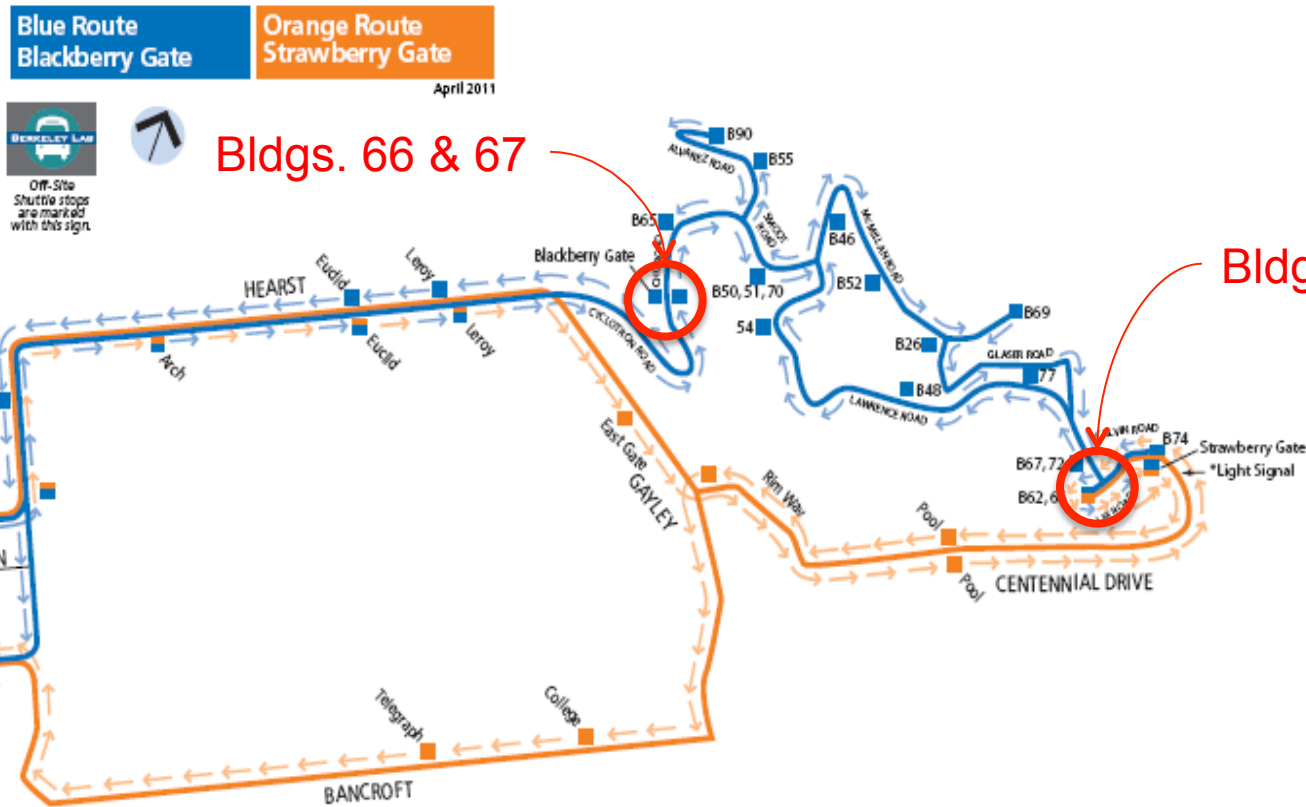

Lab Map

Lab shuttles will provide free transport from local hotels. Limited (≤ 30 spots) parking will be available

Bldgs. 66 & 67

Bldgs. 66 & 67

Downtown Berkeley BART

Blue Route Blackberry Gate		Orange Route Strawberry Gate	
SERVICE HOURS	SERVICE INTERVALS	SERVICE HOURS	SERVICE INTERVALS
6:20 am – 7:30 pm	Every 12 minutes	6:30 am – 7:30 am	Every 15 minutes
		7:40 am – 9:40 am	Every 10 minutes
		9:45 am – 7:05 pm	Every 15 minutes

Housing

- Blocks of rooms will be reserved at the Bancroft Hotel and the Downtown Berkeley Inn.
- Guests will have the option of reserving a room at the LBNL guest house located at LBNL campus, and not in the city of Berkeley itself.
 - After hours transport is tough
- More info can be found on the web:
<http://www.berkeleylabguesthouse.berkeley.edu>